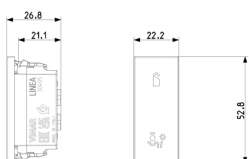

00935.G - LED unit 12-24V
0,1W green

Drawings

Space view

Backside view

3D View

Technical data

- **Class group:** Domestic switching devices
- **Class:** Illumination insert for domestic switching devices
- **Application:** Switch/push button
- **Lamp type:** LED
- **With light source:** Yes
- **Colour light source:** Other
- **Lamp holder:** Other
- **Nominal voltage:** 0,00 - 250,00 V

Packaging

Code 8007352700338
Quantity 1 NR
Dim. 3.6x2.7x5.6 [cm]
Weight 22.93 [g]

Code 8007352700345
Quantity 10 NR
Dim. 14.2x7.8x6.2 [cm]
Weight 229.3 [g]

Legal

Vimar reserves the right to change at any time and without notice the characteristics of the products reported. Installation should be carried out by qualified staff in compliance with the current regulations regarding the installation of electrical equipment in the country where the products are installed. For the terms of use of the information on the product info sheet see [Conditions of Use](#).