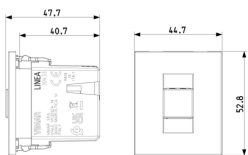

Product Status

3 - Active

Minimum order quantity

1 NR

Sheets, Manuals, Documentation

- [Light Multilanguage instructions sheet \(524 kb\)](#)
- [Full Multilanguage instructions sheet \(802 kb\)](#)

Drawings

Space view

Backside view

3D View

Technical data

- **Class group:** Measuring instruments and tester
- **Class:** Measuring instrument for temperature and climate
- **Indication:** None
- **Multiple display:** No
- **Measuring range:** 5 - 45 °C
- **Thermal element type B:** No
- **Thermal element type E:** No
- **Thermal element type J:** No
- **Thermal element type K:** No
- **Thermal element type N:** No
- **Thermal element type R:** No
- **Thermal element type S:** No
- **Thermal element type T:** No
- **Thermal element RTD:** No
- **Measurement of differential temperature:** No
- **Measurement of relative air humidity:** Yes
- **Measurement of material humidity:** No
- **Measured value memory:** No
- **Interface:** No
- **Separate sensor:** No
- **Infrared measurement:** No

Certifications

- 00. CE Marking - EU
- 37. Marking - Morocco
- 43. UKCA mark - Great Britain
- 99. WEEE Directive ([download](#))

Packaging

Code 8007352702547
Quantity 1 NR
Dim. 6x5.4x5.2 [cm]
Weight 64 [g]

Code 8007352702554
Quantity 10 NR
Dim. 28.1x13.1x6 [cm]
Weight 729 [g]

Legal

Vimar reserves the right to change at any time and without notice the characteristics of the products reported. Installation should be carried out by qualified staff in compliance with the current regulations regarding the installation of electrical equipment in the country where the products are installed. For the terms of use of the information on the product info sheet see [Conditions of Use](#).