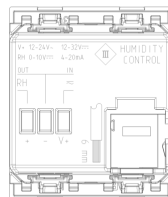

Space view

Backside view

3D View

Technical data

- **Class group:** Measuring instruments and tester
- **Class:** Measuring instrument for temperature and climate
- **Indication:** None
- **Multiple display:** No
- **Measuring range:** 5 - 45 °C
- **Thermal element type B:** No
- **Thermal element type E:** No
- **Thermal element type J:** No
- **Thermal element type K:** No
- **Thermal element type N:** No
- **Thermal element type R:** No
- **Thermal element type S:** No
- **Thermal element type T:** No
- **Thermal element RTD:** No
- **Measurement of differential temperature:** No
- **Measurement of relative air humidity:** Yes
- **Measurement of material humidity:** No
- **Measured value memory:** No
- **Interface:** No
- **Separate sensor:** No
- **Infrared measurement:** No

Certifications

- 00. CE Marking - EU
- 37. Marking - Morocco
- 43. UKCA mark - Great Britain
- 99. WEEE Directive ([download](#))

Packaging

Code 8007352702547
Quantity 1 NR
Dim. 6x5.4x5.2 [cm]
Weight 64 [g]

Code 8007352702554
Quantity 10 NR
Dim. 28.1x13.1x6 [cm]
Weight 729 [g]

Legal

Vimar reserves the right to change at any time and without notice the characteristics of the products reported. Installation should be carried out by qualified staff in compliance with the current regulations regarding the installation of electrical equipment in the country where the products are installed. For the terms of use of the information on the product info sheet see [Conditions of Use](#).