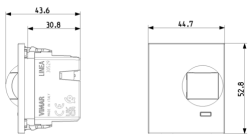

Drawings

Space view

Backside view

3D View

Technical data

- **Class group:** Alarm installations, emergency call and signalling
- **Class:** Movement detector for danger detection system
- **Type of messaging:** Infrared/microwave (Dual)
- **Mounting method:** Built-in
- **Operating current:** 28,00 mA
- **Operating voltage:** 12,00 - 12,01 V
- **Height:** 52,80 mm
- **Width:** 44,80 mm
- **Depth:** 43,60 mm
- **Diameter:** 0 mm
- **Characteristic:** Other
- **Cover monitoring:** Yes
- **Radio system:** No
- **Compatible with Apple HomeKit:** No
- **Compatible with Google Assistant:** No
- **Compatible with Amazon Alexa:** No
- **IFTTT support available:** No
- **VdS class:** None

Packaging

Code 8007352691827
Quantity 1 NR
Dim. 6x5.4x5.2 [cm]
Weight 64.2 [g]

Code 8007352691834
Quantity 10 NR
Dim. 28.1x13.1x6 [cm]
Weight 731 [g]

Legal

Vimar reserves the right to change at any time and without notice the characteristics of the products reported. Installation should be carried out by qualified staff in compliance with the current regulations regarding the installation of electrical equipment in the country where the products are installed. For the terms of use of the information on the product info sheet see [Conditions of Use](#).