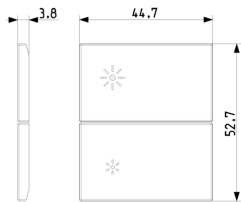

Product Status

3 - Active

Minimum order quantity

1 NR

Drawings

Space view

Backside view

3D View

Packaging

Code 8007352697652
Quantity 1 NR
Dim. 10x7.5x0.8 [cm]
Weight 15 [g]

Code 8007352697669
Quantity 10 NR
Dim. 21.4x11x6 [cm]
Weight 150 [g]

Code 8007352697676
Quantity 90 NR
Dim. 36x22.5x19.5 [cm]
Weight 1,350 [g]