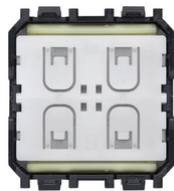

#### Minimum order quantity

10 NR

You may also be interested in

30506 - Zigbee Friends of Hue control

30504 - Bluetooth Low Energy control

30502 - EnOcean radio control

30507.G - Radio control frame 2M black