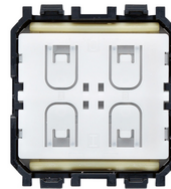

LINEA: Radio control button 1M canvas 2pc

31506.C

Smart systems&products / Smart switch&sound / LINEA / Buttons

Radio control button 1M canvas 2pc

1-module interchangeable button for EnOcean, Bluetooth, ZigBee radio control, canvas - 2 pieces

Product Status

3 - Active

Minimum order quantity

10 NR

You may also be interested in

30506 - Zigbee Friends of Hue control

30504 - Bluetooth Low Energy control

30502 - EnOcean radio control

30507.G - Radio control frame 2M black

30507.B - Radio control frame 2M white

Drawings

Space view

Backside view

3D View

Technical data

- **Class group:** Domestic switching devices
- **Class:** Control element/cover plate for domestic switching devices
- **Model:** Other
- **Imprint/indication:** None
- **Scannable symbol/barrier free:** No
- **Utilization:** Switch/dimmer
- **Suitable for touch sensor connector for bus system:** No
- **Type of fastening:** Engage (snap)
- **Monitoring window/light outlet:** No
- **Material:** Plastic
- **Material quality:** Thermoplastic
- **Halogen free:** Yes
- **Surface protection:** Untreated
- **Surface finishing:** Matt
- **Anti-bacterial treatment:** No
- **Colour:** Beige
- **RAL-number (similar):** 7032
- **With label area:** No
- **With exchangeable lens/symbol:** No
- **Suitable for degree of protection (IP):** IP40
- **Width:** 2.230,00 mm
- **Height:** 5.280,00 mm
- **Depth:** 520,00 mm