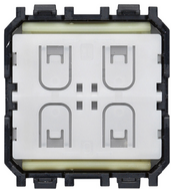

LINEA: Radio control button 1M canvas 2pc

31506.C

Smart systems&products / Smart switch&sound / LINEA / Buttons

Radio control button 1M canvas 2pc

1-module interchangeable button for EnOcean, Bluetooth, ZigBee radio control, canvas - 2 pieces

Product Status

3 - Active

Minimum order quantity

10 NR

You may also be interested in

30506 - Zigbee Friends of Hue control

30504 - Bluetooth Low Energy control

30502 - EnOcean radio control

30507.G - Radio control frame 2M black

30507.B - Radio control frame 2M white

Drawings

Space view

Backside view

3D View

Technical data

- **Class group:** Domestic switching devices
- **Class:** Control element/cover plate for domestic switching devices
- **Model:** Other
- **Imprint/indication:** None
- **Scannable symbol/barrier free:** No
- **Utilization:** Switch/dimmer
- **Suitable for touch sensor connector for bus system:** No
- **Type of fastening:** Engage (snap)
- **Monitoring window/light outlet:** No
- **Material:** Plastic
- **Material quality:** Thermoplastic
- **Halogen free:** Yes
- **Surface protection:** Untreated
- **Surface finishing:** Matt
- **Anti-bacterial treatment:** No
- **Colour:** Beige
- **RAL-number (similar):** 7032
- **With label area:** No
- **With exchangeable lens/symbol:** No
- **Suitable for degree of protection (IP):** IP40
- **Width:** 2.230,00 mm
- **Height:** 5.280,00 mm
- **Depth:** 520,00 mm