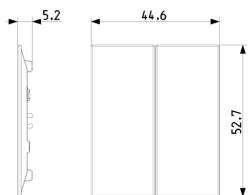

30507.G - Radio control frame 2M black

30507.B - Radio control frame 2M white

Drawings

Space view

Backside view

3D View

Technical data

- **Class group:** Domestic switching devices
- **Class:** Control element/cover plate for domestic switching devices
- **Model:** Other
- **Imprint/indication:** None
- **Scannable symbol/barrier free:** No
- **Utilization:** Switch/dimmer
- **Suitable for touch sensor connector for bus system:** No
- **Type of fastening:** Engage (snap)
- **Monitoring window/light outlet:** No
- **Material:** Plastic
- **Material quality:** Thermoplastic
- **Halogen free:** Yes
- **Surface protection:** Untreated
- **Surface finishing:** Matt
- **Anti-bacterial treatment:** No
- **Colour:** Beige
- **RAL-number (similar):** 7032
- **With label area:** No
- **With exchangeable lens/symbol:** No
- **Suitable for degree of protection (IP):** IP40
- **Width:** 2.230,00 mm
- **Height:** 5.280,00 mm
- **Depth:** 520,00 mm

Certifications

- 00. CE Marking - EU

Packaging

Code 8007352693739
Quantity 1 NR
Dim. 10x5x1.5 [cm]
Weight 7 [g]

Code 8007352693746
Quantity 10 NR
Dim. 21.4x11x6 [cm]
Weight 136 [g]

Legal

Vimar reserves the right to change at any time and without notice the characteristics of the products reported. Installation should be carried out by qualified staff in compliance with the current regulations regarding the installation of electrical equipment in the country where the products are installed. For the terms of use of the information on the product info sheet see [Conditions of Use](#).