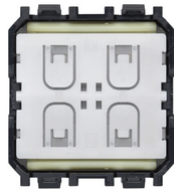

LINEA: Radio control button 1M canvas 2pc

31506.C

Smart systems&products / Smart switch&sound / LINEA / Buttons

Radio control button 1M canvas 2pc

1-module interchangeable button for EnOcean, Bluetooth, ZigBee radio control, canvas - 2 pieces

Product Status

3 - Active

Minimum order quantity

10 NR

You may also be interested in

30506 - Zigbee Friends of Hue control

30504 - Bluetooth Low Energy control

30502 - EnOcean radio control

30507.G - Radio control frame 2M black

30507.B - Radio control frame 2M white

Drawings

Space view

Backside view

3D View

Technical data

- **Class group:** Domestic switching devices
- **Class:** Control element/cover plate for domestic switching devices
- **Model:** Other
- **Imprint/indication:** None
- **Scannable symbol/barrier free:** No
- **Utilization:** Switch/dimmer
- **Suitable for touch sensor connector for bus system:** No
- **Type of fastening:** Engage (snap)
- **Monitoring window/light outlet:** No
- **Material:** Plastic
- **Material quality:** Thermoplastic
- **Halogen free:** Yes
- **Surface protection:** Untreated
- **Surface finishing:** Matt
- **Anti-bacterial treatment:** No
- **Colour:** Beige
- **RAL-number (similar):** 7032
- **With label area:** No
- **With exchangeable lens/symbol:** No
- **Suitable for degree of protection (IP):** IP40
- **Width:** 2.230,00 mm
- **Height:** 5.280,00 mm
- **Depth:** 520,00 mm