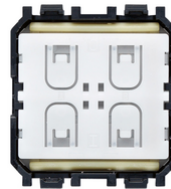

LINEA: Radio control button 1M black 2pc

31506.G

Smart systems&products / Smart switch&sound / LINEA / Buttons

Radio control button 1M black 2pc

1-module interchangeable button for EnOcean, Bluetooth, ZigBee radio control, black - 2 pieces

Product Status

3 - Active

Minimum order quantity

10 NR

You may also be interested in

30506 - Zigbee Friends of Hue control

30504 - Bluetooth Low Energy control

30502 - EnOcean radio control

30507.G - Radio control frame 2M black

30507.B - Radio control frame 2M white

Drawings

Space view

Backside view

3D View

Technical data

- **Class group:** Domestic switching devices
- **Class:** Control element/cover plate for domestic switching devices
- **Model:** Other
- **Imprint/indication:** None
- **Scannable symbol/barrier free:** No
- **Utilization:** Switch/dimmer
- **Suitable for touch sensor connector for bus system:** No
- **Type of fastening:** Engage (snap)
- **Monitoring window/light outlet:** No
- **Material:** Plastic
- **Material quality:** Thermoplastic
- **Halogen free:** Yes
- **Surface protection:** Untreated
- **Surface finishing:** Matt
- **Anti-bacterial treatment:** No
- **Colour:** Black
- **RAL-number (similar):** 7021
- **With label area:** No
- **With exchangeable lens/symbol:** No
- **Suitable for degree of protection (IP):** IP40
- **Width:** 2.230,00 mm
- **Height:** 5.280,00 mm
- **Depth:** 520,00 mm