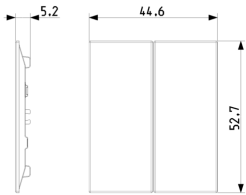

30507.G - Radio control frame 2M black

30507.B - Radio control frame 2M white

Drawings

Space view

Backside view

3D View

Technical data

- **Class group:** Domestic switching devices
- **Class:** Control element/cover plate for domestic switching devices
- **Model:** Other
- **Imprint/indication:** None
- **Scannable symbol/barrier free:** No
- **Utilization:** Switch/dimmer
- **Suitable for touch sensor connector for bus system:** No
- **Type of fastening:** Engage (snap)
- **Monitoring window/light outlet:** No
- **Material:** Plastic
- **Material quality:** Thermoplastic
- **Halogen free:** Yes
- **Surface protection:** Untreated
- **Surface finishing:** Matt
- **Anti-bacterial treatment:** No
- **Colour:** Black
- **RAL-number (similar):** 7021
- **With label area:** No
- **With exchangeable lens/symbol:** No
- **Suitable for degree of protection (IP):** IP40
- **Width:** 2.230,00 mm
- **Height:** 5.280,00 mm
- **Depth:** 520,00 mm

Certifications

- 00. CE Marking - EU

Packaging

Code 8007352693395
Quantity 1 NR
Dim. 10x5x1.5 [cm]
Weight 7 [g]

Code 8007352693401
Quantity 10 NR
Dim. 21.4x11x6 [cm]
Weight 136 [g]

Legal

Vimar reserves the right to change at any time and without notice the characteristics of the products reported. Installation should be carried out by qualified staff in compliance with the current regulations regarding the installation of electrical equipment in the country where the products are installed. For the terms of use of the information on the product info sheet see [Conditions of Use](#).