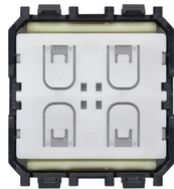

LINEA: Radio control button 1M black 2pc

31506.G

Smart systems&products / Smart switch&sound / LINEA / Buttons

Radio control button 1M black 2pc

1-module interchangeable button for EnOcean, Bluetooth, ZigBee radio control, black - 2 pieces

Product Status

3 - Active

Minimum order quantity

10 NR

You may also be interested in

30506 - Zigbee Friends of Hue control

30504 - Bluetooth Low Energy control

30502 - EnOcean radio control

30507.G - Radio control frame 2M black

30507.B - Radio control frame 2M white

Drawings

Space view

Backside view

3D View

Technical data

- **Class group:** Domestic switching devices
- **Class:** Control element/cover plate for domestic switching devices
- **Model:** Other
- **Imprint/indication:** None
- **Scannable symbol/barrier free:** No
- **Utilization:** Switch/dimmer
- **Suitable for touch sensor connector for bus system:** No
- **Type of fastening:** Engage (snap)
- **Monitoring window/light outlet:** No
- **Material:** Plastic
- **Material quality:** Thermoplastic
- **Halogen free:** Yes
- **Surface protection:** Untreated
- **Surface finishing:** Matt
- **Anti-bacterial treatment:** No
- **Colour:** Black
- **RAL-number (similar):** 7021
- **With label area:** No
- **With exchangeable lens/symbol:** No
- **Suitable for degree of protection (IP):** IP40
- **Width:** 2.230,00 mm
- **Height:** 5.280,00 mm
- **Depth:** 520,00 mm