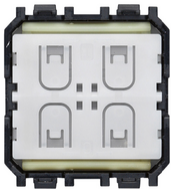

LINEA: Radio control button 1M black 2pc

31506.G

Smart systems&products / Smart switch&sound / LINEA / Buttons

Radio control button 1M black 2pc

1-module interchangeable button for EnOcean, Bluetooth, ZigBee radio control, black - 2 pieces

Product Status

3 - Active

Minimum order quantity

10 NR

You may also be interested in

30506 - Zigbee Friends of Hue control

30504 - Bluetooth Low Energy control

30502 - EnOcean radio control

30507.G - Radio control frame 2M black

30507.B - Radio control frame 2M white

Drawings

Space view

Backside view

3D View

Technical data

- **Class group:** Domestic switching devices
- **Class:** Control element/cover plate for domestic switching devices
- **Model:** Other
- **Imprint/indication:** None
- **Scannable symbol/barrier free:** No
- **Utilization:** Switch/dimmer
- **Suitable for touch sensor connector for bus system:** No
- **Type of fastening:** Engage (snap)
- **Monitoring window/light outlet:** No
- **Material:** Plastic
- **Material quality:** Thermoplastic
- **Halogen free:** Yes
- **Surface protection:** Untreated
- **Surface finishing:** Matt
- **Anti-bacterial treatment:** No
- **Colour:** Black
- **RAL-number (similar):** 7021
- **With label area:** No
- **With exchangeable lens/symbol:** No
- **Suitable for degree of protection (IP):** IP40
- **Width:** 2.230,00 mm
- **Height:** 5.280,00 mm
- **Depth:** 520,00 mm