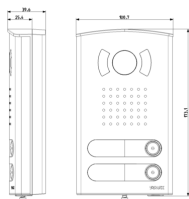

Drawings

Space view