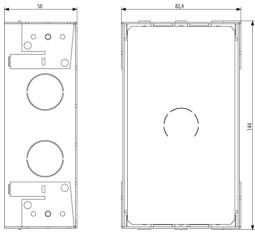

Shared A/V components: Tearproof flush-mount box 1M

40291

ELVOX Door entry system / Video entry outdoor stations / Shared A/V components / Flush mounting boxes

Tearproof flush-mount box 1M

Tearproof flush mounting box, stainless steel, 1 module. Dimensions: 82.4x144x50 mm

Product Status

3 - Active

Minimum order quantity

1 NR

You may also be interested in

41231 - Heavy frame+plate
1M

Sheets, Manuals, Documentation

- [Multilanguage installer manual \(5769 kb\)](#)

Drawings

Space view

Backside view

3D View

Technical data

- **Class group:** Communication technique
- **Class:** Mounting element for indoor station door communication
- **Material:** Aluminium
- **Colour:** Other

- **Height:** 144,00 mm
- **Width:** 82,40 mm
- **Depth:** 50,00 mm

Packaging

Code 8013406276933
Quantity 1 NR
Dim. 8.2x14.4x5 [cm]
Weight 353.2 [g]

Code 8013406276940
Quantity 12 NR
Dim. 27x21x17 [cm]
Weight 4,478 [g]