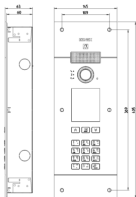

## Drawings

Space view

Backside view

3D View

## Packaging

**Code** 8013406309297  
**Quantity** 1 NR  
**Dim.** 16x42x7.5 [cm]  
**Weight** 3,200 [g]