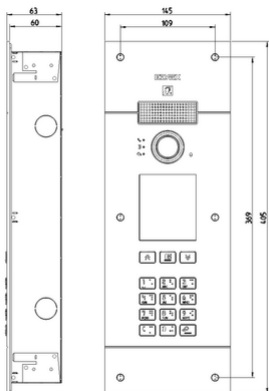

### IP Pixel Up entrance panel stain.steel

Colour audio video IP entrance panel with keypad, display and electronic contacts list, complete with metal flush mounting box, stainless steel

## Drawings

Space view

Backside view

3D View