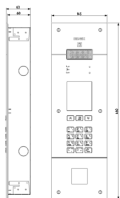

Audio: Pixel UP audio entrance panel 2F+ 4x4 ho

40424

ELVOX Door entry system / 2F/2F+ video door entry system / Audio / 2F+ audio outdoor stations

Pixel UP audio entrance panel 2F+ 4x4 ho

Pixel UP audio entrance panel, Due Fili Plus technology, with keypad, display and electronic contacts list, 40x40 mm hole for access control reader, 6400 inner units control, complete with metal flush mounting box, stainless steel

Product Status

3 - Active

Minimum order quantity

1 NR

Sheets, Manuals, Documentation

- [Installer manual \(3598 kb\)](#)
- [Programming manual \(2817 kb\)](#)
- [User Manual \(2530 kb\)](#)

Drawings

Space view

Backside view

3D View

Technical data

- **Class group:** Communication technique
- **Class:** Door station door communication
- **Installation technique:** Other
- **Mounting method:** Flush-mounted
- **Modular construction:** No
- **With info sign:** Yes
- **With cover:** No
- **Vandal proof:** No
- **With camera:** No
- **Colour:** Grey
- **Height:** 460,00 mm

Certifications

- 00. CE Marking - EU
- 37. Marking - Morocco
- 43. UKCA mark - Great Britain
- 92. RoHS UAE
- 99. WEEE Directive ([download](#))

Packaging

Code 8013406310446
Quantity 1 NR
Dim. 15.5x46.5x8.5 [cm]
Weight 3,156.5 [g]