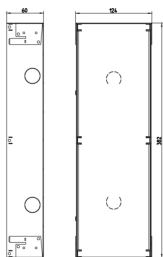

Shared A/V components: Pixel Up flush mounting box

40430

ELVOX Door entry system / Video entry outdoor stations / Shared A/V components / Flush mounting boxes

Pixel Up flush mounting box

Zinc-plated metal flush mounting box for Pixel Up entrance panel

Product Status

3 - Active

Minimum order quantity

1 NR

Drawings

Space view

Backside view

3D View

Technical data

- **Class group:** Communication technique
- **Class:** Mounting element for indoor station door communication
- **Material:** Aluminium

- **Colour:** Grey
- **Height:** 382,00 mm
- **Depth:** 60,00 mm

Packaging

Code 8013406308474
Quantity 1 NR
Dim. 6.5x12.4x38.2 [cm]
Weight 996.9 [g]

Code 8013406308610
Quantity 10 NR
Dim. 32.5x26x40.5 [cm]
Weight 10,465 [g]

Legal

Vimar reserves the right to change at any time and without notice the characteristics of the products reported. Installation should be carried out by qualified staff in compliance with the current regulations regarding the installation of electrical equipment in the country where the products are installed. For the terms of use of the information on the product info sheet see [Conditions of Use](#).