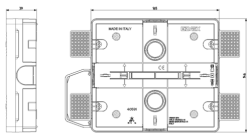

Video: Box for Tab7 Up video entryphone

40591

ELVOX Door entry system / 2F/2F+ video door entry system / Video / Video indoor stations access.

Box for Tab7 Up video entryphone

Flush mounting box for Tab 7S Up series video entryphones (GW 850 °C) for hollow walls and masonry, blue

Product Status

3 - Active

Minimum order quantity

1 NR

Drawings

Space view

Backside view

3D View

Technical data

- **Class group:** Communication technique
- **Class:** Additional device for door communication
- **Installation technique:** Other
- **Material:** Plastic
- **Mounting method:** Flush-mounted

Packaging

Code 8007352665293
Quantity 1 NR
Dim. 16.5x14.6x3.9 [cm]
Weight 282.2 [g]

Code 8007352665309
Quantity 10 NR
Dim. 43.5x22x16 [cm]
Weight 2,822 [g]

Legal

Vimar reserves the right to change at any time and without notice the characteristics of the products reported. Installation should be carried out by qualified staff in compliance with the current regulations regarding the installation of electrical equipment in the country where the products are installed. For the terms of use of the information on the product info sheet see [Conditions of Use](#).