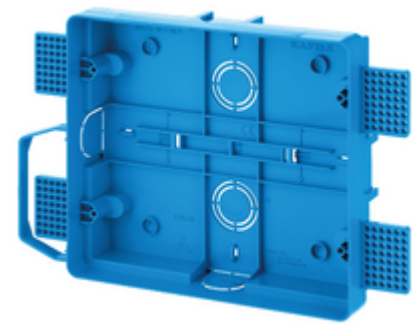

Video: Box for Tab7 Up video entryphone

40591

ELVOX Door entry system / 2F/2F+ video door entry system / Video / Video indoor stations access.

Box for Tab7 Up video entryphone

Flush mounting box for Tab 7S Up series video entryphones (GW 850 °C) for hollow walls and masonry, blue

Technical data

- **Class group:** Communication technique
- **Class:** Additional device for door communication
- **Installation technique:** Other
- **Material:** Plastic
- **Mounting method:** Flush-mounted