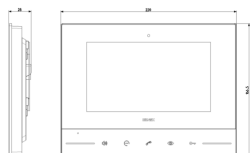

Product Software

- [SW_PostoInterno-7-SIP_REL-01.06.000_20230131.zip](#)

Drawings

Space view