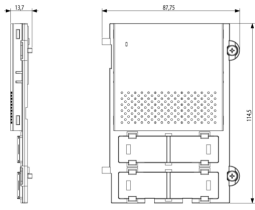

Product Status

3 - Active

Minimum order quantity

1 NR

Sheets, Manuals, Documentation

- [Multilanguage instructions sheet \(5969 kb\)](#)

Video

- [Pixel video door entry panel](#)
- [Retrofit with existing back boxes](#)
- [After Installation](#)
- [Interacting with the TAB Free](#)
- [Installation and configuration](#)

Drawings

Space view

Backside view

3D View

Technical data

- **Class group:** Communication technique
- **Class:** Mounting element for indoor station door communication
- **Material:** Aluminium
- **Colour:** Grey
- **Height:** 114,50 mm
- **Depth:** 13,70 mm

Certifications

- 00. CE Marking - EU
- 43. UKCA mark - Great Britain

Packaging

Code 8013406271334
Quantity 1 NR
Dim. 12x9.1x1.9 [cm]
Weight 51.8 [g]

Code 8013406274380
Quantity 5 NR
Dim. 13.3x10.2x10 [cm]
Weight 308.2 [g]