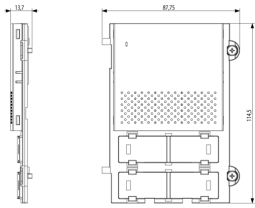

Product Status

3 - Active

Minimum order quantity

1 NR

Sheets, Manuals, Documentation

- [Multilanguage instructions sheet \(5969 kb\)](#)

Video

- [Pixel video door entry panel](#)
- [Retrofit with existing back boxes](#)
- [After Installation](#)
- [Interacting with the TAB Free](#)
- [Installation and configuration](#)

Drawings

Space view

Backside view

3D View

Technical data

- **Class group:** Communication technique
- **Class:** Mounting element for indoor station door communication
- **Material:** Aluminium
- **Colour:** Grey
- **Height:** 114,50 mm
- **Depth:** 13,70 mm

Certifications

- 00. CE Marking - EU
- 43. UKCA mark - Great Britain

Packaging

8 013406 271341

Code 8013406271341
Quantity 1 NR
Dim. 12x9.1x1.9 [cm]
Weight 52.2 [g]

8 013406 274397

Code 8013406274397
Quantity 5 NR
Dim. 13.3x10.2x10 [cm]
Weight 310.6 [g]