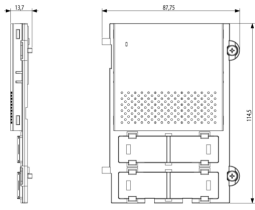

## Drawings

Space view

Backside view

3D View

## Technical data

- **Class group:** Communication technique
- **Class:** Mounting element for indoor station door communication
- **Material:** Aluminium

- **Colour:** White
- **Height:** 114,50 mm
- **Depth:** 13,70 mm

## Packaging

**Code** 8013406271358  
**Quantity** 1 NR  
**Dim.** 12x9.1x1.9 [cm]  
**Weight** 52.6 [g]

**Code** 8013406274403  
**Quantity** 5 NR  
**Dim.** 13.3x10.2x10 [cm]  
**Weight** 309.8 [g]