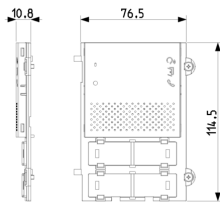

Product Status

3 - Active

Minimum order quantity

1 NR

Drawings

Space view

Backside view

3D View

Technical data

- **Class group:** Communication technique
- **Class:** Mounting element for indoor station door communication

- **Material:** Aluminium
- **Colour:** Grey

Certifications

- 00. CE Marking - EU
- 43. UKCA mark - Great Britain

Packaging

Code 8013406304902
Quantity 1 NR
Dim. 12x9.1x1.9 [cm]
Weight 52.4 [g]

Code 8013406304919
Quantity 5 NR
Dim. 13.3x10.2x10 [cm]
Weight 311.2 [g]

Legal

Vimar reserves the right to change at any time and without notice the characteristics of the products reported. Installation should be carried out by qualified staff in compliance with the current regulations regarding the installation of electrical equipment in the country where the products are installed. For the terms of use of the information on the product info sheet see [Conditions of Use](#).