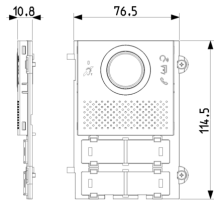

Product Status

3 - Active

Minimum order quantity

1 NR

Drawings

Space view

Backside view

3D View

Technical data

- **Class group:** Communication technique
- **Class:** Mounting element for indoor station door communication
- **Material:** Aluminium

- **Colour:** Grey
- **Depth:** 10,80 mm

Certifications

- 00. CE Marking - EU
- 43. UKCA mark - Great Britain

Packaging

Code 8013406306074
Quantity 1 NR
Dim. 12x9.1x1.9 [cm]
Weight 51.6 [g]

Code 8013406306081
Quantity 5 NR
Dim. 13.3x10.2x10 [cm]
Weight 308.4 [g]