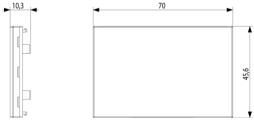

3 - Active

Minimum order quantity

1 NR

Sheets, Manuals, Documentation

- [Multilanguage instructions sheet \(5969 kb\)](#)
- [Label printer module for entrance panels \(2191 kb\)](#)

Video

- [Pixel video door entry panel](#)
- [Retrofit with existing back boxes](#)
- [After Installation](#)
- [Interacting with the TAB Free](#)
- [Installation and configuration](#)

Drawings

Space view

Backside view

3D View

Technical data

- **Class group:** Communication technique
- **Class:** Mounting element for indoor station door communication
- **Material:** Other

- **Colour:** White
- **Height:** 45,60 mm
- **Depth:** 10,30 mm

Certifications

- 00. CE Marking - EU
- 43. UKCA mark - Great Britain

Packaging

Code 8013406271488
Quantity 1 NR
Dim. 7x4.6x1.3 [cm]
Weight 14 [g]

Code 8013406271495
Quantity 10 NR
Dim. 12.8x8.5x4.5 [cm]
Weight 167 [g]

Code 8013406271976
Quantity 120 NR
Dim. 28x26.5x11.5 [cm]
Weight 2,209 [g]

Legal

Vimar reserves the right to change at any time and without notice the characteristics of the products reported. Installation should be carried out by qualified staff in compliance with the current regulations regarding the installation of electrical equipment in the country where the products are installed. For the terms of use of the information on the product info sheet see [Conditions of Use](#).