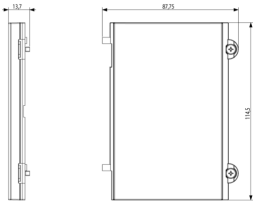

Product Status

3 - Active

Minimum order quantity

1 NR

Sheets, Manuals, Documentation

- [Multilanguage instructions sheet \(5969 kb\)](#)
- [Label printer module for entrance panels \(2191 kb\)](#)

Video

- [Pixel video door entry panel](#)
- [Retrofit with existing back boxes](#)
- [After Installation](#)
- [Interacting with the TAB Free](#)
- [Installation and configuration](#)

Drawings

Space view

Backside view

3D View

Technical data

- **Class group:** Communication technique
- **Class:** Mounting element for indoor station door communication
- **Material:** Plastic
- **Colour:** White
- **Height:** 114,50 mm
- **Depth:** 13,70 mm

Certifications

- 00. CE Marking - EU
- 43. UKCA mark - Great Britain

Packaging

Code 8013406271624
Quantity 1 NR
Dim. 12x9.1x1.9 [cm]
Weight 55.1 [g]

Code 8013406271631
Quantity 5 NR
Dim. 13.3x10.2x10 [cm]
Weight 324.4 [g]