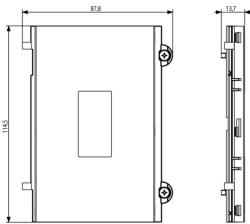

Product Status

3 - Active

Minimum order quantity

1 NR

Sheets, Manuals, Documentation

- [Multilanguage instructions sheet \(5969 kb\)](#)

Drawings

Space view

Backside view

3D View

Technical data

- **Class group:** Communication technique
- **Class:** Mounting element for indoor station door communication
- **Material:** Aluminium

- **Colour:** Grey
- **Height:** 114,50 mm
- **Depth:** 13,70 mm

Certifications

• 00. CE Marking - EU

• 43. UKCA mark - Great Britain

Packaging

Code 8013406274519
Quantity 1 NR
Dim. 12x9.1x1.9 [cm]
Weight 49.4 [g]

Code 8013406282927
Quantity 5 NR
Dim. 13.3x10.2x10 [cm]
Weight 295.4 [g]