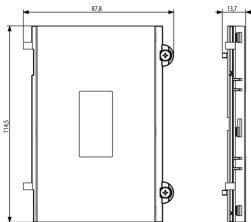

Digital fingerprint front module for electronic unit 41016, slate grey

Product Status

3 - Active

Minimum order quantity

1 NR

Sheets, Manuals, Documentation

- [Multilanguage instructions sheet \(5969 kb\)](#)

Drawings

Space view

Backside view

3D View

Technical data

- **Class group:** Communication technique
- **Class:** Mounting element for indoor station door communication
- **Material:** Aluminium

- **Colour:** Grey
- **Height:** 114,50 mm
- **Depth:** 13,70 mm

Certifications

• 00. CE Marking - EU

• 43. UKCA mark - Great Britain

Packaging

Code 8013406274526
Quantity 1 NR
Dim. 12x9.1x1.9 [cm]
Weight 50.6 [g]

Code 8013406282934
Quantity 5 NR
Dim. 13.3x10.2x10 [cm]
Weight 301.2 [g]