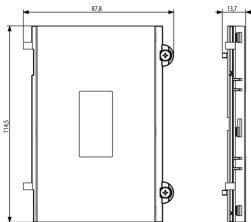

Drawings

Space view