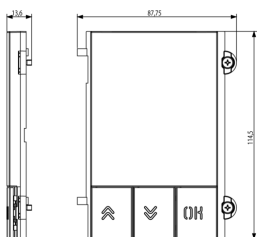

Product Status

3 - Active

Minimum order quantity

1 NR

Sheets, Manuals, Documentation

- [Multilanguage instructions sheet \(5969 kb\)](#)

Video

- [Pixel video door entry panel](#)
- [Retrofit with existing back boxes](#)
- [After Installation](#)
- [Interacting with the TAB Free](#)
- [Installation and configuration](#)

Drawings

Space view

Backside view

3D View

Technical data

- **Class group:** Communication technique
- **Class:** Mounting element for indoor station door communication
- **Material:** Aluminium

- **Colour:** Grey
- **Height:** 114,50 mm
- **Depth:** 13,60 mm

Certifications

- 00. CE Marking - EU
- 43. UKCA mark - Great Britain

Packaging

Code 8013406271648
Quantity 1 NR
Dim. 12x9.1x1.9 [cm]
Weight 56.2 [g]

Code 8013406271655
Quantity 5 NR
Dim. 13.3x10.2x10 [cm]
Weight 329.4 [g]