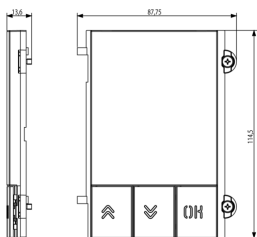

Product Status

3 - Active

Minimum order quantity

1 NR

Sheets, Manuals, Documentation

- [Multilanguage instructions sheet \(5969 kb\)](#)

Video

- [Pixel video door entry panel](#)
- [Retrofit with existing back boxes](#)
- [After Installation](#)
- [Interacting with the TAB Free](#)

Drawings

Space view

Backside view

Technical data

- **Class group:** Communication technique
- **Class:** Mounting element for indoor station door communication
- **Material:** Aluminium

- **Colour:** Grey
- **Height:** 114,50 mm
- **Depth:** 13,60 mm

Certifications

- 00. CE Marking - EU
- 43. UKCA mark - Great Britain

Packaging

Code 8013406271662
Quantity 1 NR
Dim. 12x9.1x1.9 [cm]
Weight 56.1 [g]

Code 8013406271679
Quantity 5 NR
Dim. 13.3x10.2x10 [cm]
Weight 330.6 [g]