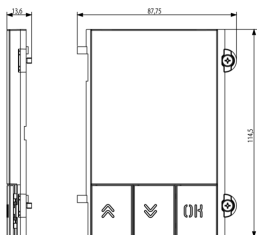

Product Status

3 - Active

Minimum order quantity

1 NR

Sheets, Manuals, Documentation

- [Multilanguage instructions sheet \(5969 kb\)](#)

Video

- [Pixel video door entry panel](#)
- [Retrofit with existing back boxes](#)
- [After Installation](#)
- [Interacting with the TAB Free](#)
- [Installation and configuration](#)

Drawings

Space view

Backside view

Technical data

- **Class group:** Communication technique
- **Class:** Mounting element for indoor station door communication
- **Material:** Aluminium

- **Colour:** White
- **Height:** 114,50 mm
- **Depth:** 13,60 mm

Certifications

- 00. CE Marking - EU
- 43. UKCA mark - Great Britain

Packaging

Code 8013406271686
Quantity 1 NR
Dim. 12x9.1x1.9 [cm]
Weight 56.1 [g]

Code 8013406271693
Quantity 5 NR
Dim. 13.3x10.2x10 [cm]
Weight 331.1 [g]