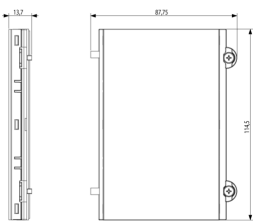

## Drawings

Space view

Backside view

3D View

## Technical data

- **Class group:** Communication technique
- **Class:** Mounting element for indoor station door communication
- **Material:** Aluminium

- **Colour:** Grey
- **Height:** 114,50 mm
- **Depth:** 13,70 mm

## Packaging

**Code** 8013406271228  
**Quantity** 1 NR  
**Dim.** 12x9.1x1.9 [cm]  
**Weight** 63 [g]

**Code** 8013406274137  
**Quantity** 5 NR  
**Dim.** 13.3x10.2x10 [cm]  
**Weight** 363.7 [g]