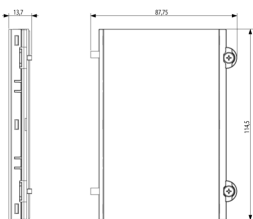

Product Status

3 - Active

Minimum order quantity

1 NR

Sheets, Manuals, Documentation

- [Multilanguage instructions sheet \(5969 kb\)](#)

Video

- [Pixel video door entry panel](#)
- [Retrofit with existing back boxes](#)
- [After Installation](#)
- [Interacting with the TAB Free](#)
- [Installation and configuration](#)

Drawings

Space view

Backside view

3D View

Technical data

- **Class group:** Communication technique
- **Class:** Mounting element for indoor station door communication
- **Material:** Aluminium

- **Colour:** Grey
- **Height:** 114,50 mm
- **Depth:** 13,70 mm

Certifications

- 00. CE Marking - EU
- 43. UKCA mark - Great Britain

Packaging

Code 8013406271747
Quantity 1 NR
Dim. 12x9.1x1.9 [cm]
Weight 64 [g]

Code 8013406271754
Quantity 5 NR
Dim. 13.3x10.2x10 [cm]
Weight 368.8 [g]