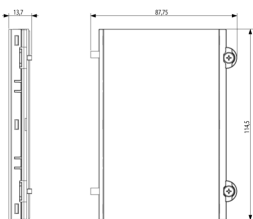

Product Status

3 - Active

Minimum order quantity

1 NR

Sheets, Manuals, Documentation

- [Multilanguage instructions sheet \(5969 kb\)](#)

Video

- [Pixel video door entry panel](#)
- [Retrofit with existing back boxes](#)
- [After Installation](#)
- [Interacting with the TAB Free](#)
- [Installation and configuration](#)

Drawings

Space view

Backside view

3D View

Technical data

- **Class group:** Communication technique
- **Class:** Mounting element for indoor station door communication
- **Material:** Aluminium

- **Colour:** White
- **Height:** 114,50 mm
- **Depth:** 13,70 mm

Certifications

- 00. CE Marking - EU
- 43. UKCA mark - Great Britain

Packaging

Code 8013406271761
Quantity 1 NR
Dim. 12x9.1x1.9 [cm]
Weight 63.4 [g]

Code 8013406271778
Quantity 5 NR
Dim. 13.3x10.2x10 [cm]
Weight 365.8 [g]