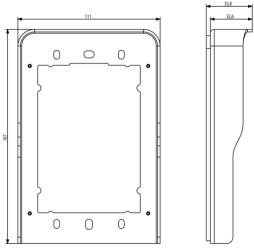

Drawings

Space view