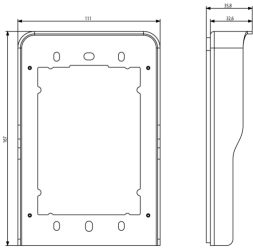

Drawings

Space view