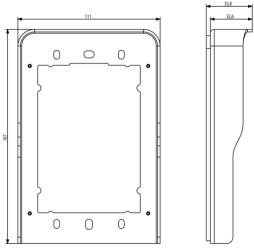

### Pixel rainproof cover 1M anodized grey

Rainproof cover for 1 module, anodized grey. Dimensions 110x167x35.8 mm

## Drawings

Space view

Backside view

3D View

## Technical data

- **Class group:** Communication technique
- **Class:** Mounting element for indoor station door communication
- **Material:** Aluminium

- **Colour:** Grey
- **Height:** 167,00 mm
- **Depth:** 35,80 mm

## Packaging

**Code** 8013406272638  
**Quantity** 1 NR  
**Dim.** 18x12x5.5 [cm]  
**Weight** 168.2 [g]