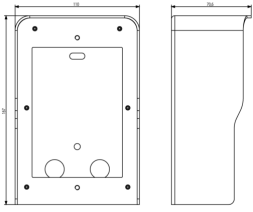

Shared A/V components: Pixel surface box 1M grey

41151.01

ELVOX Door entry system / Video entry outdoor stations / Shared A/V components / Surface mounting boxes

Pixel surface box 1M grey

Surface mounting box with built-in rainproof cover for 1 module, grey.
Dimensions 110x167x70.6 mm

Product Status

3 - Active

Minimum order quantity

1 NR

You may also be interested in

[41131.01 - Pixel frame+plate
1M grey](#)

Sheets, Manuals, Documentation

- [Multilanguage instructions sheet \(5969 kb\)](#)

Video

- [Pixel video door entry panel](#)

Drawings

Space view

Backside view

3D View

Technical data

- **Class group:** Communication technique
- **Class:** Accessories/spare parts for door communication
- **Suitable for:** Outdoor station
- **Mounting method:** Surface mounted
- **Material:** Aluminium
- **Colour:** Grey

Certifications

- 00. CE Marking - EU
- 43. UKCA mark - Great Britain

Packaging

Code 8013406272898
Quantity 1 NR
Dim. 17.5x11x8 [cm]
Weight 478 [g]

Legal

Vimar reserves the right to change at any time and without notice the characteristics of the products reported. Installation should be carried out by qualified staff in compliance with the current regulations regarding the installation of electrical equipment in the country where the products are installed. For the terms of use of the information on the product info sheet see [Conditions of Use](#).