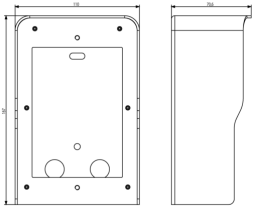

### Pixel surface box 1M white

Surface mounting box with built-in rainproof cover for 1 module, white.  
Dimensions 110x167x70.6 mm

### Minimum order quantity

1 NR

You may also be interested in

[41131.03 - Pixel frame+plate  
1M white](#)

## Drawings

Space view

Backside view

3D View

## Packaging

**Code** 8013406272911  
**Quantity** 1 NR  
**Dim.** 17.5x11x8 [cm]  
**Weight** 484 [g]