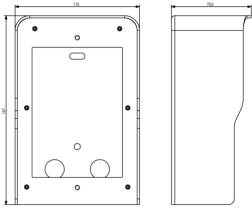

### Pixel surface box 1M anodized grey

Surface mounting box with built-in rainproof cover for 1 module, anodized grey. Dimensions 110x167x70.6 mm

### Minimum order quantity

1 NR

You may also be interested in

[41131.04 - Pixel frame+plate  
1M anodized grey](#)

## Drawings

Space view

Backside view

3D View

## Packaging

**Code** 8013406272928  
**Quantity** 1 NR  
**Dim.** 17.5x11x8 [cm]  
**Weight** 464.6 [g]