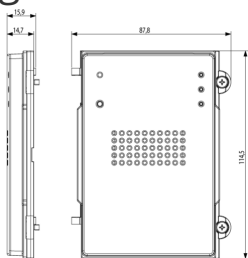

Drawings

Space view