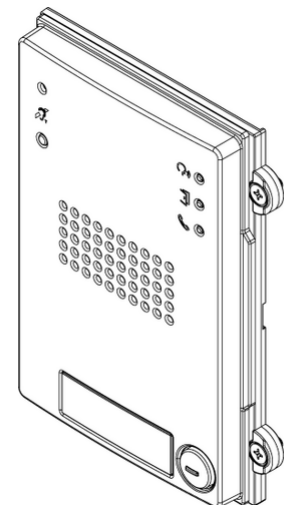

Audio: Heavy audio front mod.1B IK10 IP54

41211

ELVOX Door entry system / Video entry outdoor stations / Audio / Front covers

Heavy audio front mod.1B IK10 IP54

Audio front module with 1 call button and teleloop facility for hearing aids, Pixel Heavy, for 41001 audio and 41002 audio IN video electronic units, sable grey. IP54 protection degree for atmospheric agents and IK10 against impacts

Product Status

3 - Active

Minimum order quantity

1 NR

Sheets, Manuals, Documentation

- [Multilanguage installer manual \(5769 kb\)](#)
- [Label printer module for entrance panels \(2191 kb\)](#)

Drawings

Space view

Backside view

3D View

Technical data

Class group: Communication technique
(components and systems)

Class: Mounting frame for door station

Material: Aluminium

Colour: Grey

Mounting method: Other

Height: 114,50 mm

Depth: 15,90 mm

Packaging

8013406277442

Qtà 1 NR

Dim 12x9.1x1.9 [cm]

Weight 264 [g]

8013406277459