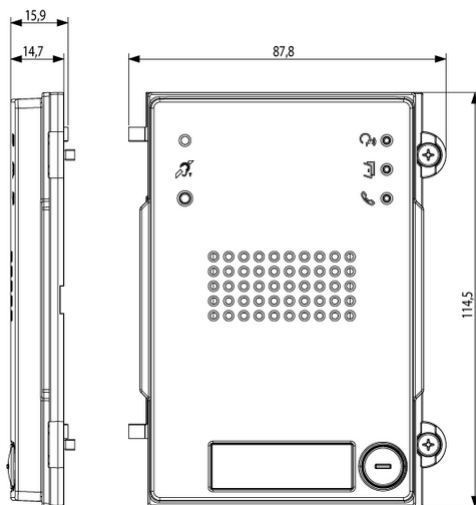

Product Status

3 - Active

Minimum order quantity

1 NR

Sheets, Manuals, Documentation

- [Multilanguage installer manual \(5769 kb\)](#)
- [Label printer module for entrance panels \(2191 kb\)](#)

Drawings

Space view

Backside view

3D View

Technical data

Class group: Communication technique
(components and systems)

Class: Mounting frame for door station

Material: Aluminium

Colour: Grey

Mounting method: Other

Height: 114,50 mm

Depth: 15,90 mm

Packaging

8013406277442

Qtà 1 NR

Dim 12x9.1x1.9 [cm]

Weight 264 [g]

8013406277459

Qtà 5 NR

Dim 13.3x10.2x10
[cm]

Weight 1,366.8 [g]

Legal

Vimar reserves the right to change at any time and without notice the characteristics of the products reported. Installation should be carried out by qualified staff in compliance with the current regulations regarding the installation of electrical equipment in the country where the products are installed. For the terms of use of the information on the product info sheet see [Conditions of Use](#).