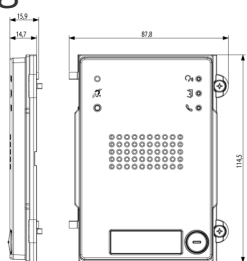

Product Status

3 - Active

Minimum order quantity

1 NR

Sheets, Manuals, Documentation

- [Multilanguage installer manual \(5769 kb\)](#)
- [Label printer module for entrance panels \(2191 kb\)](#)

Drawings

Space view

Backside view

3D View

Technical data

- **Class group:** Communication technique
- **Class:** Mounting element for indoor station door communication
- **Material:** Aluminium

- **Colour:** Grey
- **Height:** 114,50 mm
- **Depth:** 15,90 mm

Packaging

8 0 1 3 4 0 6 2 7 7 4 4 2

8 0 1 3 4 0 6 2 7 7 4 5 9

Code 8013406277442
Quantity 1 NR
Dim. 12x9.1x1.9 [cm]
Weight 264 [g]

Code 8013406277459
Quantity 5 NR
Dim. 13.3x10.2x10 [cm]
Weight 1,366.8 [g]