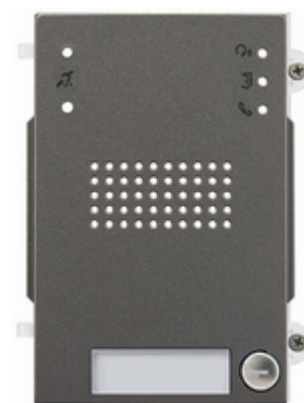

Audio: Heavy audio front mod.1B IK10 IP54

41211

ELVOX Door entry system / Video entry outdoor stations / Audio / Front covers

Heavy audio front mod.1B IK10 IP54

Audio front module with 1 call button and teleloop facility for hearing aids, Pixel Heavy, for 41001 audio and 41002 audio IN video electronic units, sable grey. IP54 protection degree for atmospheric agents and IK10 against impacts

Product Status

3 - Active

Minimum order quantity

1 NR

Sheets, Manuals, Documentation

- [Multilanguage installer manual \(5769 kb\)](#)
- [Label printer module for entrance panels \(2191 kb\)](#)

Drawings

Space view

Backside view

3D View

Technical data

- **Class group:** Communication technique
- **Class:** Mounting element for indoor station door communication
- **Material:** Aluminium

- **Colour:** Grey
- **Height:** 114,50 mm
- **Depth:** 15,90 mm