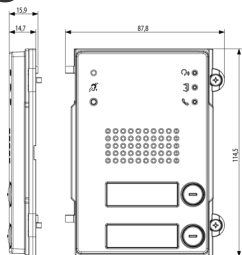

### Drawings

Space view

Backside view

3D View

## Technical data

- **Class group:** Communication technique
- **Class:** Mounting element for indoor station door communication
- **Material:** Aluminium

- **Colour:** Grey
- **Height:** 114,50 mm
- **Depth:** 15,90 mm

## Packaging

8 0 1 3 4 0 6 2 7 7 4 2 8

8 0 1 3 4 0 6 2 7 7 4 3 5

**Code** 8013406277428  
**Quantity** 1 NR  
**Dim.** 12x9.1x1.9 [cm]  
**Weight** 260.6 [g]

**Code** 8013406277435  
**Quantity** 5 NR  
**Dim.** 13.3x10.2x10 [cm]  
**Weight** 1,350.8 [g]