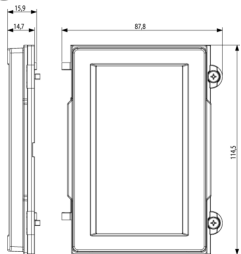

### Drawings

Space view

Backside view

3D View

## Technical data

- **Class group:** Communication technique
- **Class:** Mounting element for indoor station door communication
- **Material:** Aluminium

- **Colour:** Grey
- **Height:** 114,50 mm
- **Depth:** 15,90 mm

## Packaging

8 0 1 3 4 0 6 2 7 7 3 5 0

8 0 1 3 4 0 6 2 7 7 3 6 7

**Code** 8013406277350  
**Quantity** 1 NR  
**Dim.** 12x9.1x1.9 [cm]  
**Weight** 187 [g]

**Code** 8013406277367  
**Quantity** 5 NR  
**Dim.** 13.3x10.2x10 [cm]  
**Weight** 983.6 [g]