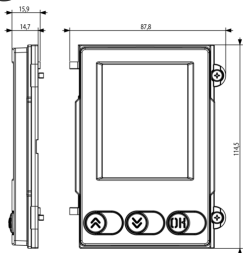

### Drawings

Space view

Backside view

3D View

### Technical data

- **Class group:** Communication technique
- **Class:** Mounting element for indoor station door communication
- **Material:** Aluminium
- **Colour:** Grey
- **Height:** 114,50 mm
- **Depth:** 15,90 mm