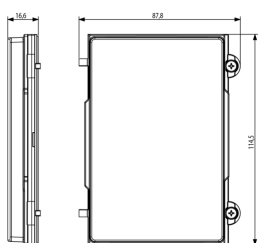

Shared A/V components: Heavy blank front module IK10 IP54

41221

ELVOX Door entry system / Video entry outdoor stations / Shared A/V components / Front covers

Heavy blank front module IK10 IP54

Blank front module, Pixel Heavy, sable grey. IP54 and IK10 protection rating against knocks and atmospheric agents

Product Status

3 - Active

Minimum order quantity

1 NR

Sheets, Manuals, Documentation

- [Multilanguage installer manual (5769 kb)](#)

Drawings

Space view