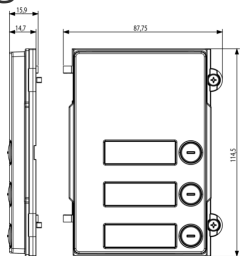

Product Status

3 - Active

Minimum order quantity

1 NR

Sheets, Manuals, Documentation

- [Multilanguage installer manual \(5769 kb\)](#)
- [Label printer module for entrance panels \(2191 kb\)](#)

Drawings

Space view

Backside view

3D View

Technical data

- **Class group:** Communication technique
- **Class:** Mounting element for indoor station door communication
- **Material:** Aluminium

- **Colour:** Grey
- **Height:** 114,50 mm
- **Depth:** 15,90 mm

Packaging

Code 8013406277183
Quantity 1 NR
Dim. 12x9.1x1.9 [cm]
Weight 220 [g]

Code 8013406277190
Quantity 5 NR
Dim. 13.3x10.2x10 [cm]
Weight 1,151.4 [g]

Legal

Vimar reserves the right to change at any time and without notice the characteristics of the products reported. Installation should be carried out by qualified staff in compliance with the current regulations regarding the installation of electrical equipment in the country where the products are installed. For the terms of use of the information on the product info sheet see [Conditions of Use](#).