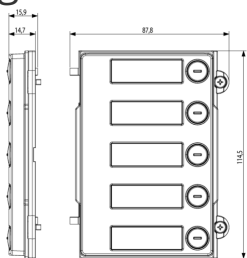

### Drawings

Space view

Backside view

3D View

### Technical data

- **Class group:** Communication technique
- **Class:** Mounting element for indoor station door communication
- **Material:** Aluminium

- **Colour:** Grey
- **Height:** 114,50 mm
- **Depth:** 15,90 mm

# Packaging

**Code** 8013406277169  
**Quantity** 1 NR  
**Dim.** 12x9.1x1.9 [cm]  
**Weight** 216.4 [g]

**Code** 8013406277176  
**Quantity** 5 NR  
**Dim.** 13.3x10.2x10 [cm]  
**Weight** 1,131.2 [g]