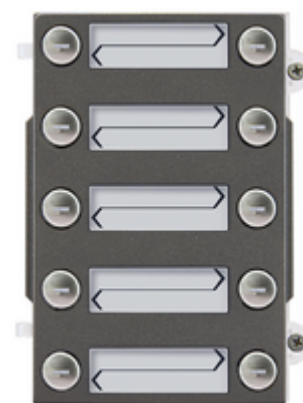

Shared A/V components: Heavy 10-button/2 front module IK10 IP54

41230

ELVOX Door entry system / Video entry outdoor stations / Shared A/V components / Front covers

Heavy 10-button/2 front module IK10 IP54

10-button on 2 rows front module, Pixel heavy, for 41010 electronic unit, sable grey. IP54 and IK10 protection rating against knocks and atmospheric agents

Product Status

3 - Active

Minimum order quantity

1 NR

Sheets, Manuals, Documentation

- [Multilanguage installer manual \(5769 kb\)](#)
- [Label printer module for entrance panels \(2191 kb\)](#)

Drawings

Space view

Backside view

3D View

Technical data

- **Class group:** Communication technique
- **Class:** Mounting element for indoor station door communication
- **Material:** Aluminium

- **Colour:** Grey
- **Height:** 114,50 mm
- **Depth:** 15,90 mm