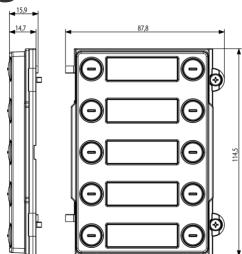

10-button on 2 rows front module, Pixel heavy, for 41010 electronic unit, sable grey. IP54 and IK10 protection rating against knocks and atmospheric agents

Product Status

3 - Active

Minimum order quantity

1 NR

Sheets, Manuals, Documentation

- [Multilanguage installer manual \(5769 kb\)](#)
- [Label printer module for entrance panels \(2191 kb\)](#)

Drawings

Space view

Backside view

3D View

Technical data

- **Class group:** Communication technique
- **Class:** Mounting element for indoor station door communication
- **Material:** Aluminium

- **Colour:** Grey
- **Height:** 114,50 mm
- **Depth:** 15,90 mm

Packaging

8 0 1 3 4 0 6 2 7 7 1 4 5

8 0 1 3 4 0 6 2 7 7 1 5 2

Code 8013406277145
Quantity 1 NR
Dim. 12x9.1x1.9 [cm]
Weight 210.4 [g]

Code 8013406277152
Quantity 5 NR
Dim. 13.3x10.2x10 [cm]
Weight 1,101.8 [g]