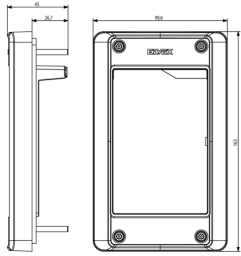

## Drawings

Space view

Backside view

3D View

## Technical data

- **Class group:** Communication technique
- **Class:** Mounting element for indoor station door communication
- **Material:** Aluminium

- **Colour:** Grey
- **Height:** 163,00 mm
- **Depth:** 45,00 mm

## Packaging

**Code** 8013406277138  
**Quantity** 1 NR  
**Dim.** 18x12x5.5 [cm]  
**Weight** 417.2 [g]