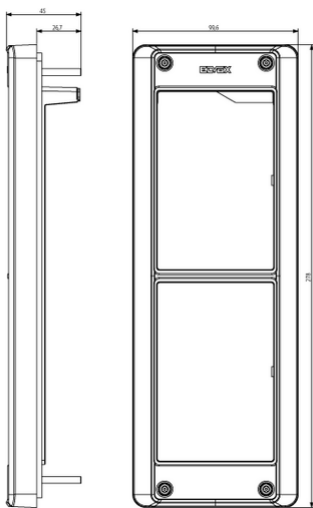

## Drawings

Space view

Backside view

3D View

**Height:** 278,00 mm

**Depth:** 45,00 mm

## Packaging

8013406277121

**Qtà** 1 NR

**Dim** 30.5x12.5x6 [cm]

**Weight** 577.6 [g]