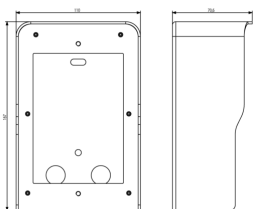

### Surf. mount.box 1M Pixel Heavy

Surface mounting box with built-in rainproof cover for 1 Pixel Heavy module.  
Dimensions 110x167x70.6 mm

## Drawings

Space view

Backside view

3D View

## Packaging

**Code** 8007352705821  
**Quantity** 1 NR  
**Dim.** 17.5x11.5x7.8 [cm]  
**Weight** 1,152 [g]