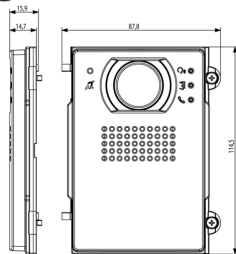

Drawings

Space view