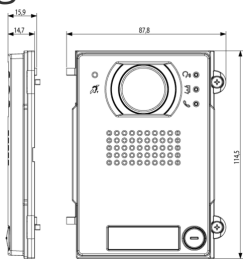

Product Status

3 - Active

Minimum order quantity

1 NR

Sheets, Manuals, Documentation

- [Multilanguage installer manual \(5769 kb\)](#)
- [Label printer module for entrance panels \(2191 kb\)](#)

Drawings

Space view

Backside view

3D View

Technical data

- **Class group:** Communication technique
- **Class:** Mounting element for indoor station door communication
- **Material:** Aluminium

- **Colour:** Grey
- **Height:** 114,50 mm
- **Depth:** 15,90 mm

Packaging

8 0 1 3 4 0 6 2 7 6 9 9 5

8 0 1 3 4 0 6 2 7 7 0 0 8

Code 8013406276995
Quantity 1 NR
Dim. 12.9x9.4x1.8 [cm]
Weight 228.4 [g]

Code 8013406277008
Quantity 5 NR
Dim. 13.3x10.2x10 [cm]
Weight 1,253 [g]